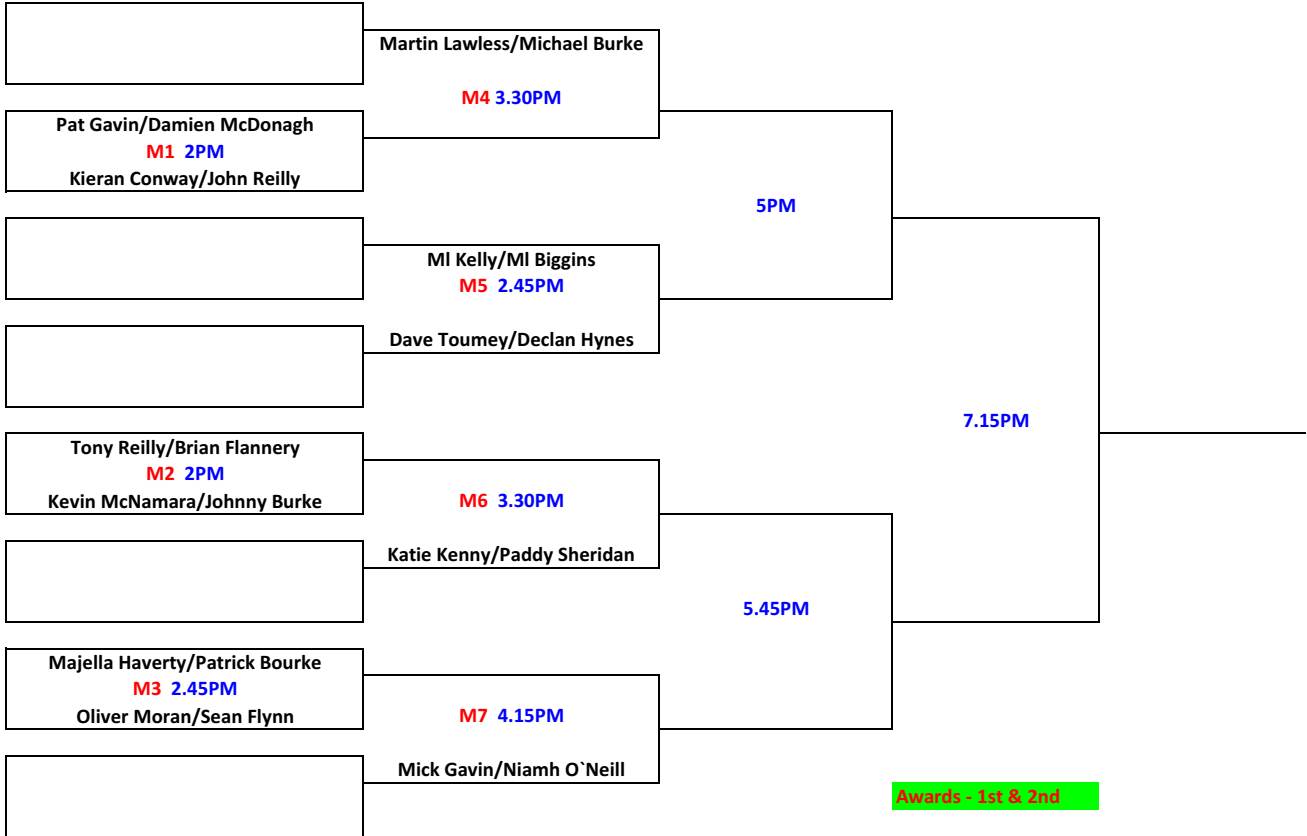

# Castlebar Racquetball Club - New Years Doubles Competition

02/01/2012

Sponsors

Lensed eyewear compulsory

Entry fee - 10 Eur

Matches

2 x 15 points t-b 11 points

## GOLD DIVISION

Awards - 1st & 2nd

Losers go into a Plate Competition